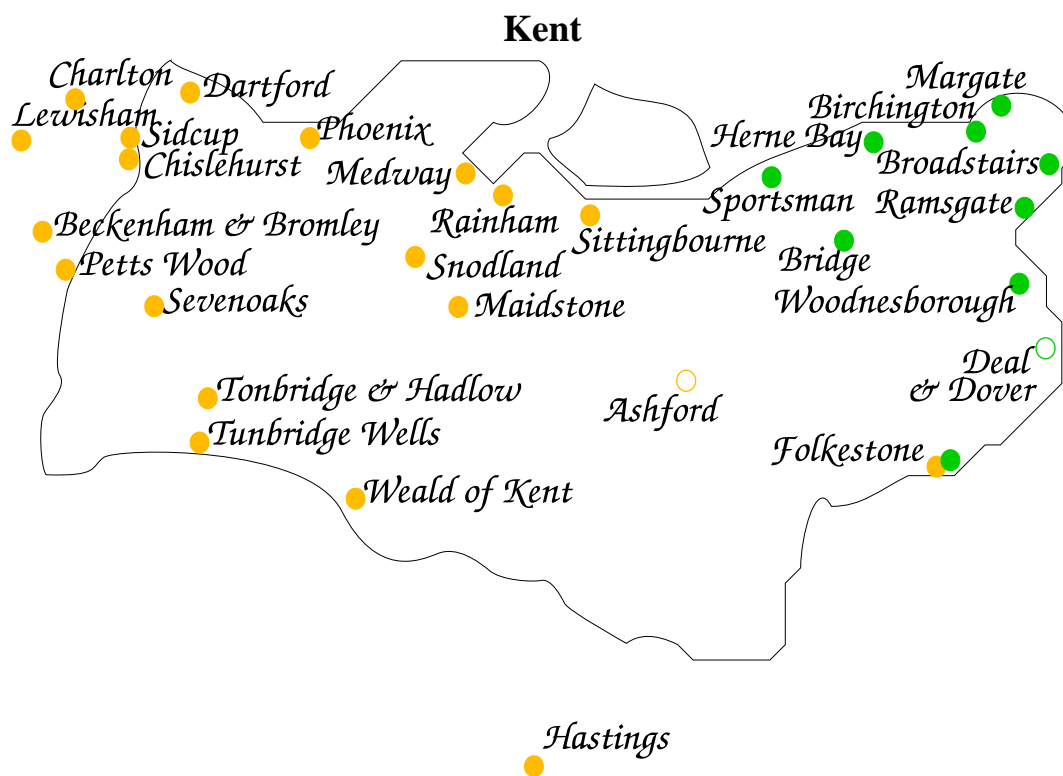

Kent runs an open and 6 grade limited by team competitions run as qualifying leagues with play-offs. The winners of these, from open downwards were Maidstone, Petts Wood and Orpington, Dartford, Chislehurst, Maidstone, Beckenham and Sidcup.

Thanet

Millar Cup						Hargreaves Shield					
Bridge A	11	10	0	1	20	Herne Bay	6	5	0	1	10
Herne Bay	12	8	1	3	17	Broadstairs	6	3	2	1	8
Bridge B	12	6	2	4	14	Bridge	6	3	1	2	7
Folkestone	11	6	1	4	13	Margate	6	2	2	2	6
Broadstairs	12	5	0	7	10	Ramsgate	6	2	1	3	5
Ramsgate	12	2	2	8	6	Sportsman	6	1	2	3	4
Margate	12	0	2	10	2	Woodnesborough	6	1	0	5	2
						Walker Cup					
						Bridge	7	6	1	0	13
						Broadstairs	8	5	1	2	11
						Margate	7	3	1	3	7
						Woodnesborough	8	3	1	4	7
						Birchington	8	0	0	8	0