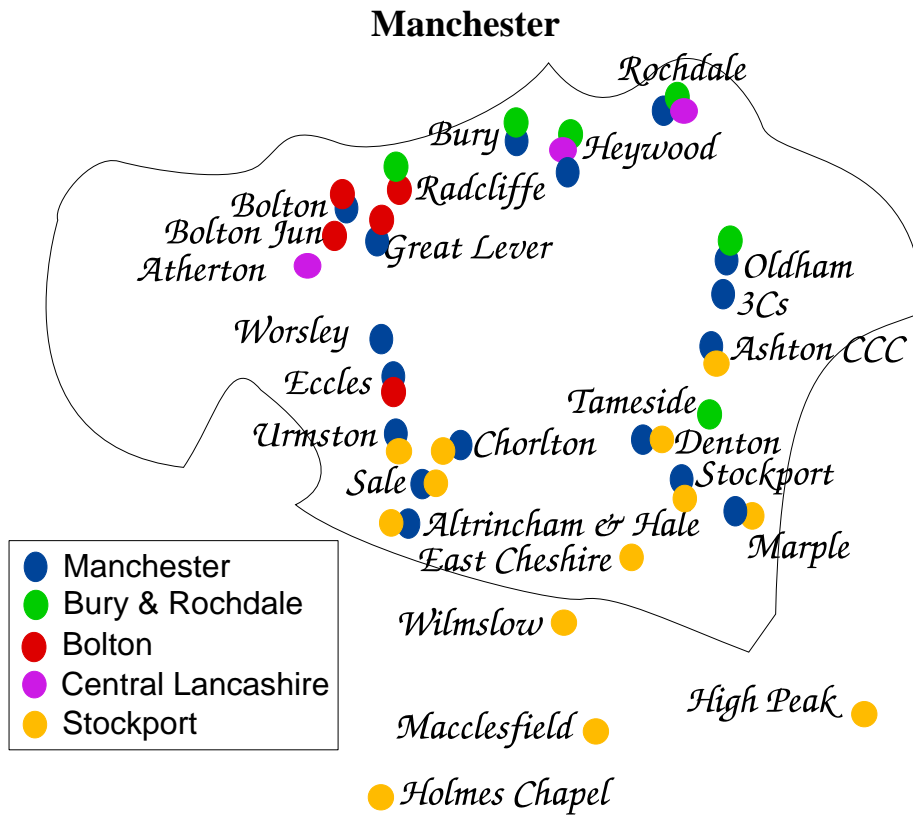

Stockport League

Division A

Marple A	12	22
Stockport A	12	21
Holmes Chapel	12	12
Denton A	12	9
Buxton	12	9
Chorlton	12	8
Macclesfield A	12	3

Division B

Marple B	14	22
Stockport B	14	20
East Cheshire A	14	18
Wilmslow	14	15
East Cheshire B	14	13
Altrincham A	14	10
Denton B	14	9
Macclesfield B	14	5

Division C

Ashton	14	28
Stockport C	14	19
Marple D	14	18
Sale	14	14
Marple C	14	11
Urmston	14	11
Altrincham B	14	8
East Cheshire C	14	3