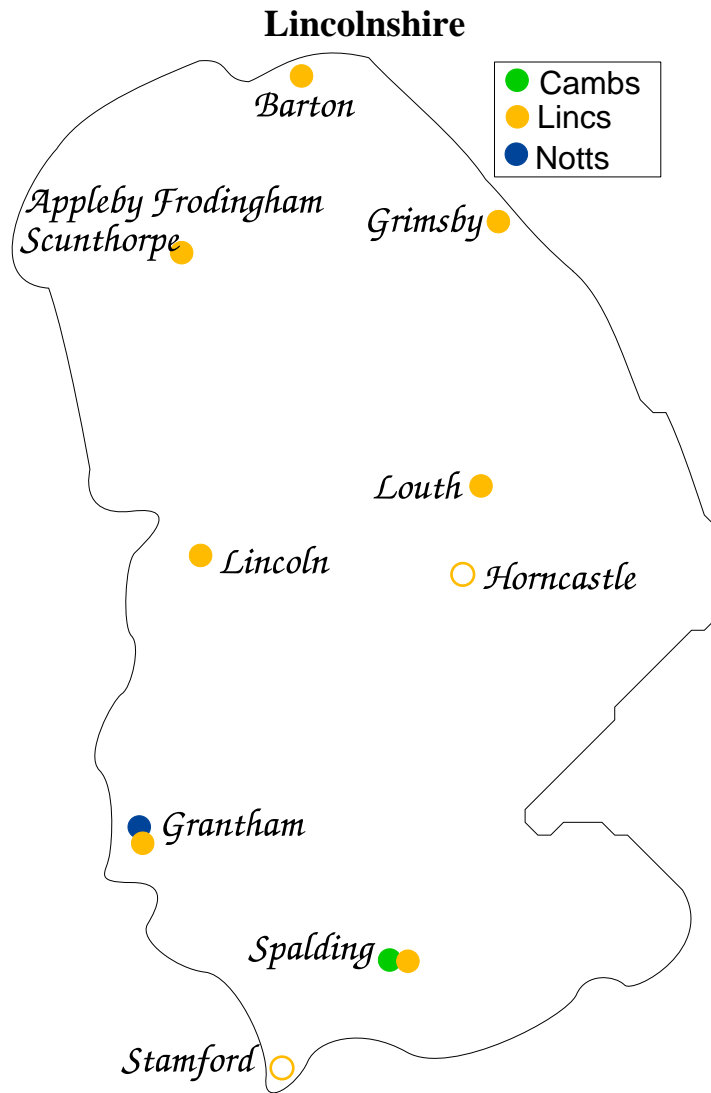

Division 1

Lincoln	6	5	1	0	11
Grimsby	6	3	0	3	6
Scunthorpe	6	2	0	4	4
Louth	6	1	1	4	3

Division 2 south

Spalding	6	3	1	2	7
Lincoln	6	2	3	1	7
Grantham	6	3	0	3	6
Louth	6	1	2	3	4

Division 2 north

Lincoln	6	6	0	0	12
Barton	6	4	0	2	8
Scunthorpe A	6	3	2	1	8
Louth	6	2	1	3	5
Grimsby D	6	1	2	3	4
Grimsby 1875	6	0	3	3	3
Scunthorpe B	6	0	2	4	2