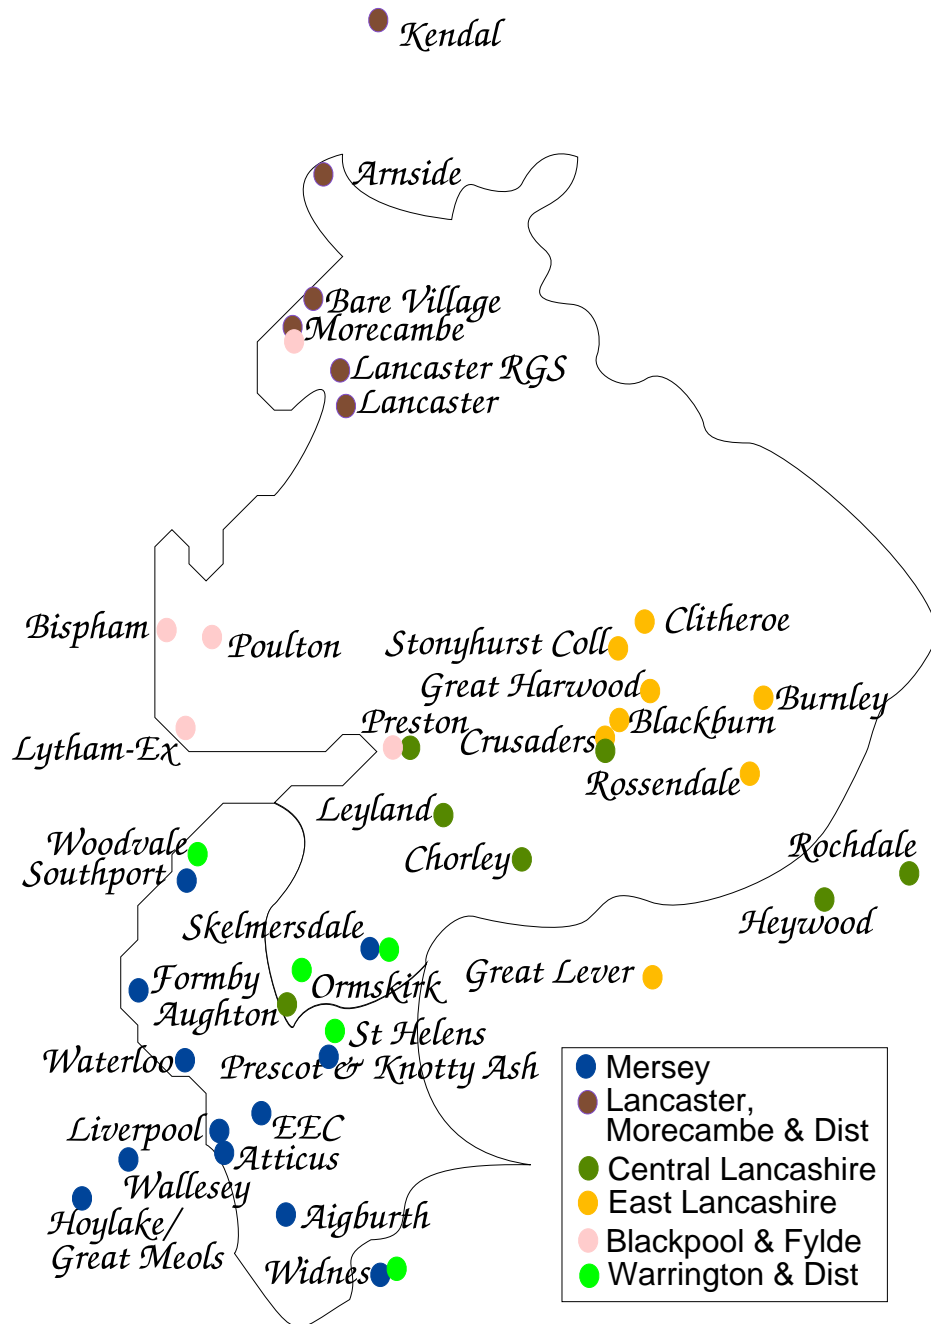

Lancashire

Lancaster, Morecambe and District

Nine teams competed, I believe Lancaster A won.

Blackpool and Fylde

Division A

Preston 1	8	6	1	1	13
Morecambe 1	8	4	1	3	9
Preston 2	8	4	1	3	9
Poulton 1	8	3	2	3	8
Lytham 1	8	0	1	7	1

Division B

Bispham 1	8	6	0	2	12
Lytham 2	8	4	1	3	9
Preston 3	8	3	2	3	8
Poulton 2	8	3	1	4	7
Morecambe 2	8	2	0	6	4

Division C

Lytham 3	9	7	1	1	15
Poulton 3	9	3	4	2	10
Lytham 4	9	3	2	4	8
Bispham 2	9	1	1	7	3

Central Lancashire

Division A

Preston A	8	4	3	1	11
Heywood A	8	4	2	2	10
Chorley A	8	3	2	3	8
Rochdale	8	1	4	3	6
Crusaders A	8	1	3	4	5

Division B

Preston B	6	5	0	1	10
Crusaders B	6	3	0	3	6
Heywood B	6	3	0	3	6
Chorley B	6	1	0	5	2

Division C

Crusaders C	9	9	0	0	18
Aughton	9	3	1	5	7
Heywood C	9	3	0	6	6
Leyland B	9	2	1	6	5

East Lancashire

Division 1

Burnley A	10	7	2	1	16
Great Harwood A	10	8	0	2	16
Clitheroe A	10	7	1	2	15
Rossendale A	10	2	3	5	7
Crusaders A	10	2	2	6	6
Blackburn	10	0	0	10	0

Division 2

Burnley B	10	8	0	2	16
Clitheroe B	10	7	2	1	16
Crusaders B	10	6	1	3	13
Rossendale B	10	6	1	3	13
Great Harwood B	10	6	1	3	13
Crusaders B	10	6	1	3	13
Clitheroe C	10	4	3	3	11
Great Lever	10	2	2	6	6
Great Harwood C	10	1	1	8	3
Rossendale C	10	1	1	8	3
Stonyhurst Coll	10	1	1	8	3