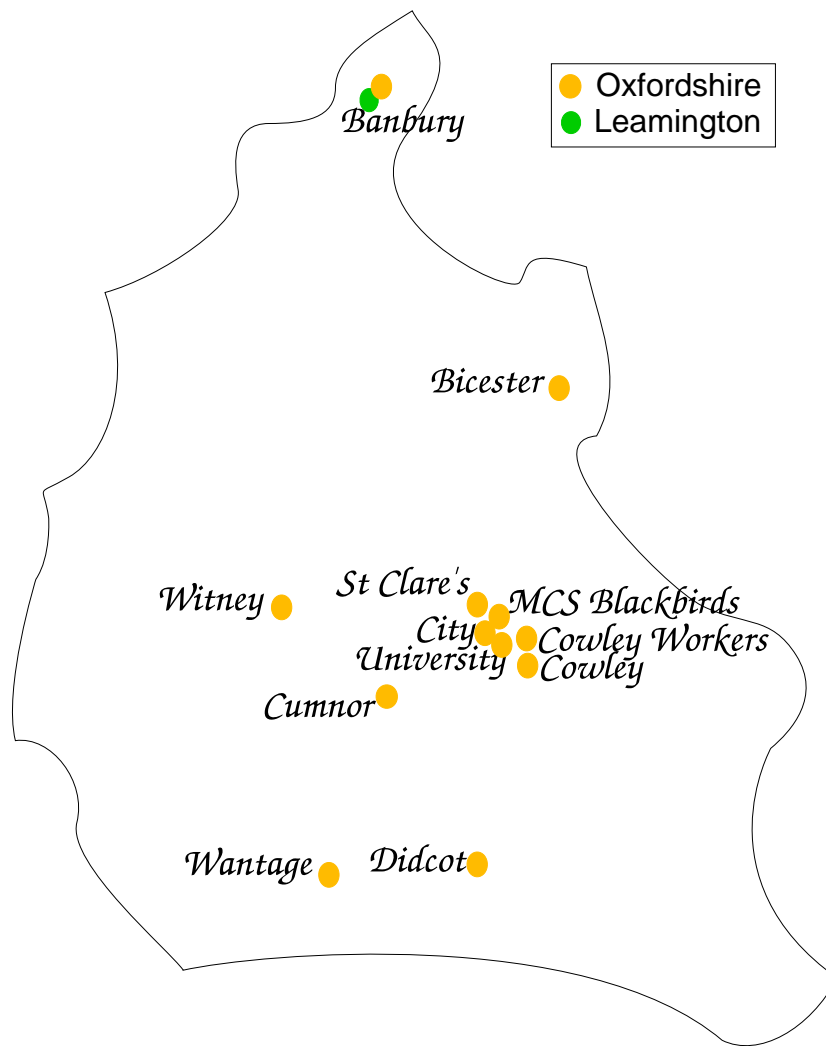

Oxfordshire

Division 1

Witney 1	12	9	1	2	19
City 1	12	6	4	1	15
Cowley 2	12	6	2	4	14
OxUni1	12	6	3	2	13
Cowley 1	12	2	6	4	8
Banbury 1	12	2	3	7	7
Didcot 1	12	1	1	10	3

Division 3

Cowley 3	12	9	2	1	20
Didcot 2	12	7	2	3	16
Banbury 2	12	7	1	4	15
Witney 3	12	7	1	4	15
Ox Uni 2	12	2	3	7	7
City 3 (Ab Sch)	12	2	2	8	6
Bicester 2	12	1	3	8	5

Division 2

MCS/B1	12	9	1	2	19
Witney 2	12	9	0	3	18
City 2	12	7	0	5	14
Bicester 1	12	5	2	5	12
Wantage 1	12	4	3	5	11
Cumnor 1	12	3	3	6	9
C Workers 1	12	0	1	11	1

Division 4

City 4	14	9	3	2	21
MCS/B2	14	8	2	4	18
Cowley 4	14	8	0	6	16
Witney 4	14	7	0	7	14
Wantage 2	14	5	3	6	13
Cumnor 2	14	6	1	6	12
St Clare's	14	3	2	9	8
C Workers 2	14	4	1	9	6