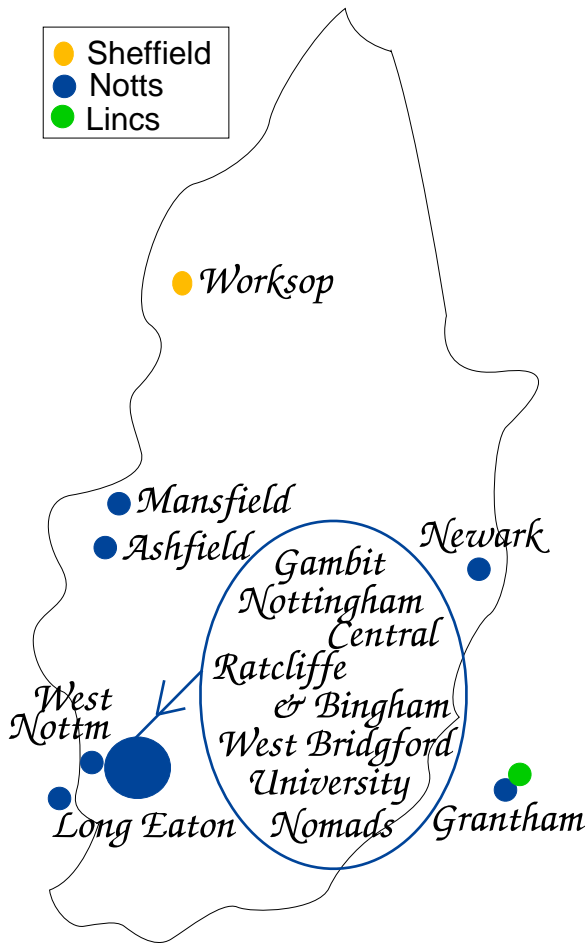

Nottinghamshire

Division 1

Grantham 1	14	11	2	1	24
Gambit 1	14	8	3	3	19
Mansfield 1	14	7	3	4	17
Newark 1	14	6	5	3	17
Ashfield 1	14	7	2	5	16
West Bridgford1	14	4	3	7	11
Long Eaton	14	3	0	11	6
West Nott'm 1	14	0	2	12	2

Division 2

University 1	14	9	3	2	21
Gambit 2	14	9	1	4	19
Nottingham Central 1	14	7	1	6	15
Grantham 2	14	5	4	5	14
Gambit 3	14	6	2	6	14
Ashfield 2	14	6	2	6	14
Radcliffe/Bingham 1	14	3	3	8	9
West Nott'm 2	14	3	0	11	4

Division 3

Nomads 1	14	11	1	2	23
West Bridgford 2	14	8	4	2	20
Ashfield 3	14	5	5	4	15
Nottingham Central 2	14	4	4	6	12
University 2	14	3	5	6	11
West Bridgford 3	14	3	4	7	10
Gambit 4	14	3	4	7	10
Mansfield 2	14	5	1	8	9

Division 4

Newark 2	16	12	2	2	26
West Nott'm 3	16	11	1	4	23
Nomads 2	16	10	1	5	21
Ashfield 5	16	8	0	8	16
West Bridgford 4	16	6	3	7	15
Radcliffe & Bingham 2	16	6	2	8	14
West Nottingham 4	16	7	0	9	14
Ashfield 4	16	3	3	10	9
Nott'm Central 3	16	3	0	13	6

Division 5

West Nott'm 5	18	16	1	1	33
Nomads 3	18	11	5	2	27
Newark 3	18	10	2	6	22
Radcliffe&Bingham 3	18	8	3	7	19
University 3	18	7	4	7	18
Gambit 5	18	7	2	9	16
West Bridgford 5	18	5	4	9	14
West Nottingham 6	18	5	3	10	11
West Nottingham 7	18	2	6	10	8
Nottingham Central 4	18	2	4	12	8