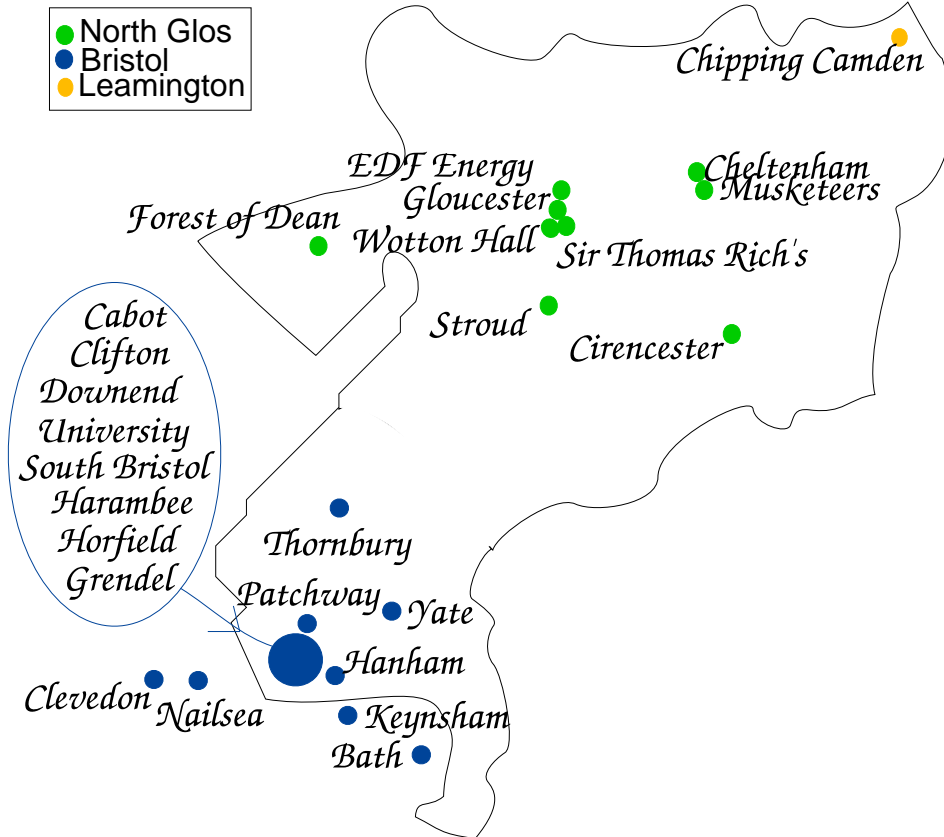

Gloucestershire

North Gloucestershire

	Division 1					Division 2					
Gloucester A	12	9	1	2	19	Stroud B	12	9	3	0	21
Stroud A	12	8	1	3	17	Wotton Hall B	12	6	3	3	15
Knights	12	6	2	4	16	Musketeers B	12	5	4	3	14
Wotton Hall A	12	5	2	5	12	Gloucester B	12	5	3	4	13
Rooks	12	6	0	6	12	Pawnbrokers	12	3	4	5	10
Cirencester A	12	3	2	7	8	EDF Energy	12	2	3	7	7
Forest of Dean	12	0	0	11	0	Crossbows	12	0	4	8	4
						Division 3					
						Wotton Hall C	12	7	3	2	17
						Cirencester B	12	6	4	2	16
						Rich's	12	6	2	4	14
						Gloucester C	12	5	3	4	13
						Peashooters	12	0	0	12	0