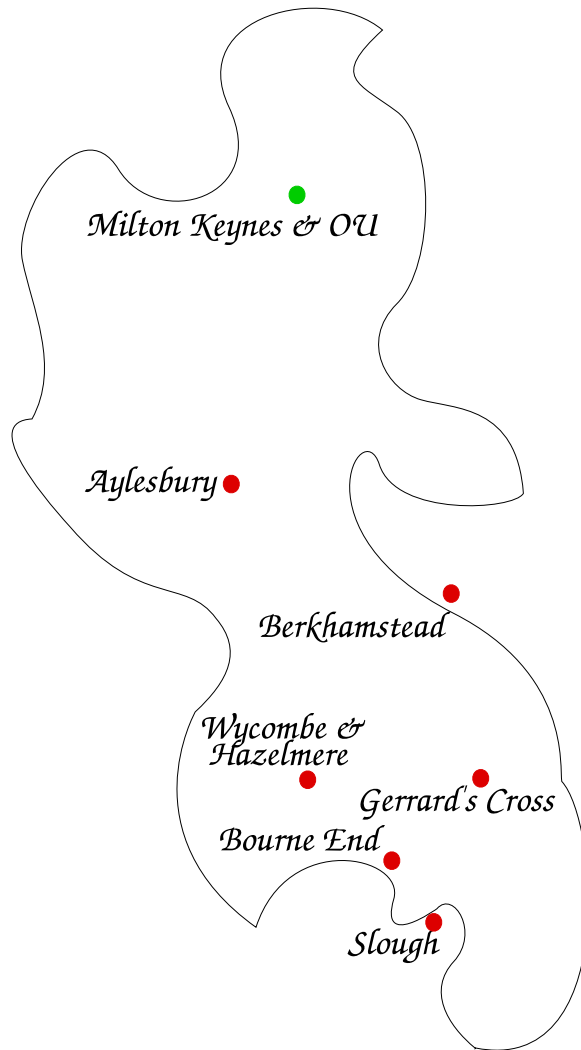

Buckinghamshire

Division 1

Bourne End 1	10	9	0	1	18
Wycombe & Hazlemere 1	10	8	0	2	16
Berkhamsted 1	10	4	1	5	9
Slough 1	10	4	0	6	8
Gerrards Cross 1	10	2	1	7	5
Bourne End 2	10	1	2	7	4

Division 2

Wycombe & Hazlemere 2	12	12	0	0	24
Wycombe & Hazlemere 3	12	7	0	5	14
Aylesbury 2	12	6	0	6	12
Berkhamsted 2	12	5	1	6	11
Gerrards Cross 2	12	5	0	7	10
Bourne End 3	12	4	1	7	9
Slough 2	12	1	2	9	4