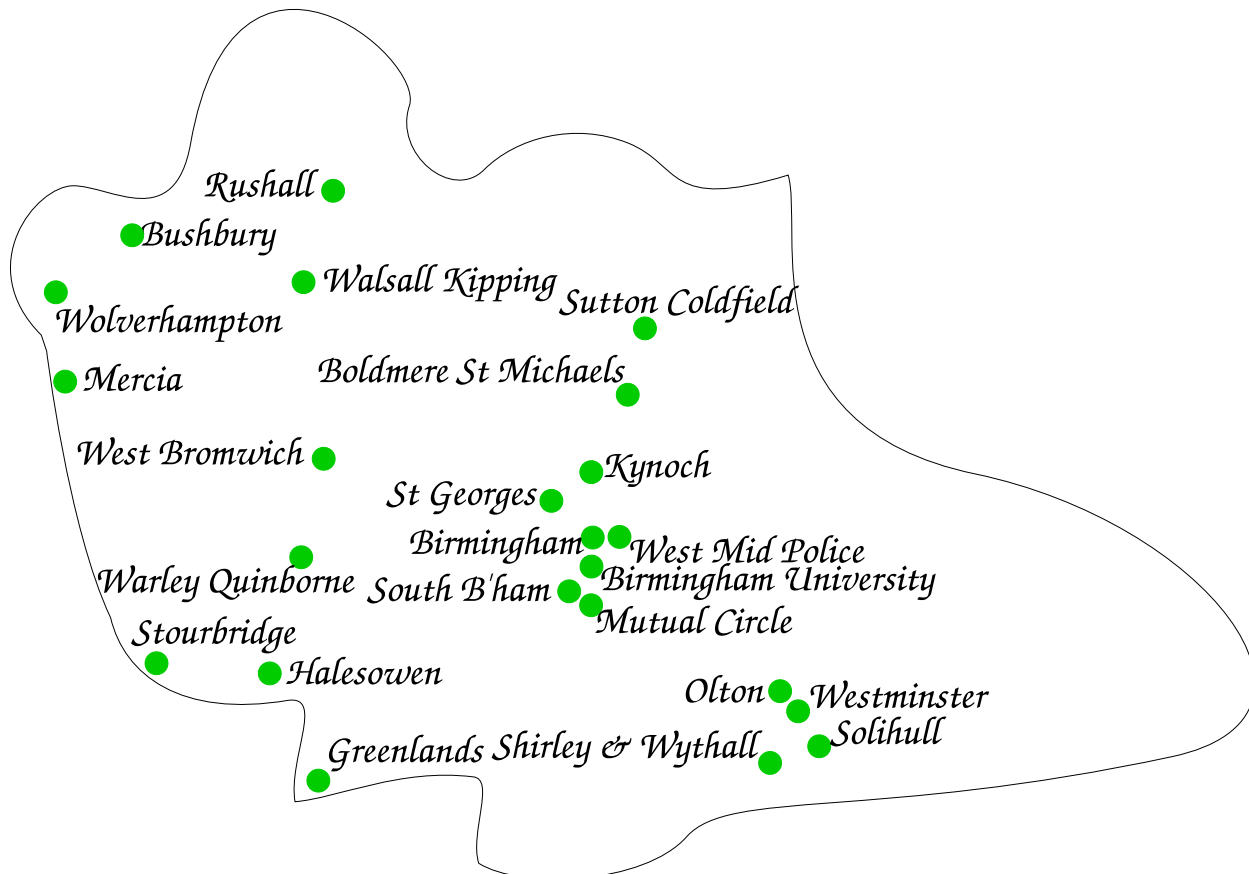

# Warwickshire

● *Lichfield*

*Tamworth* ●

Map showing location of Birmingham league teams superimposed on outline of West Midlands. For Coventry and Leamington leagues see separate map For Wolverhampton league see Staffordshire, for Dudley league see Worcestershire.