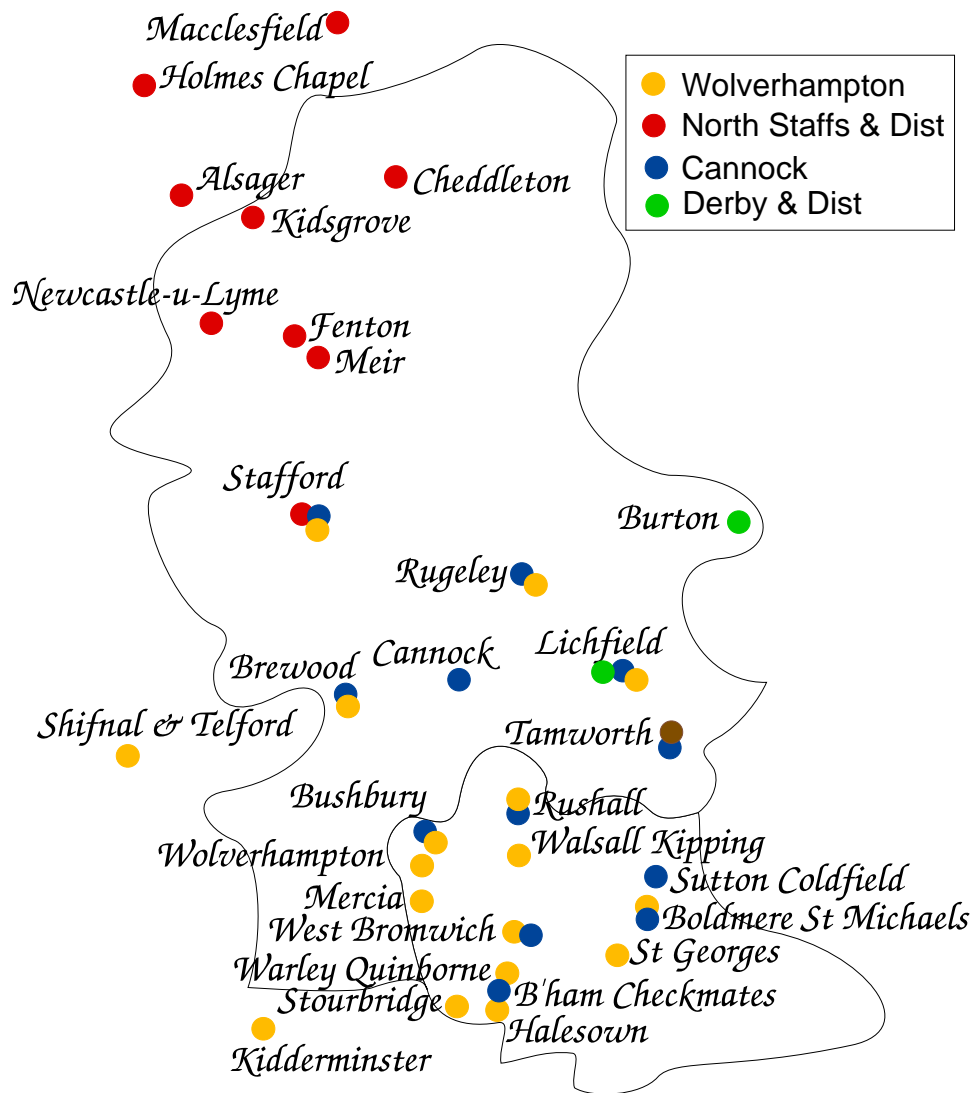

Staffordshire

Cannock

Division 1

Sutton Coldfield	4	4	0	0	12
Birmingham Checkmates	4	2	0	2	6
West Bromwich	4	0	0	4	0

Division 2

Rushall	10	8	2	0	26
Lichfield	10	6	1	3	19
Stafford	10	5	1	4	16
Tamworth	10	3	2	5	11
Cannock	10	3	1	6	10
Sutton Coldfield	10	0	3	7	3

Division 3

Rushall A	7	5	1	1	16
Lichfield	7	5	0	2	15
Rushall B	7	4	2	1	14
Rugeley	7	4	0	3	12
Bushbury	7	3	1	3	10
Cannock	7	1	2	4	5
Brewood	7	1	1	5	4
Boldmere	7	1	1	5	4