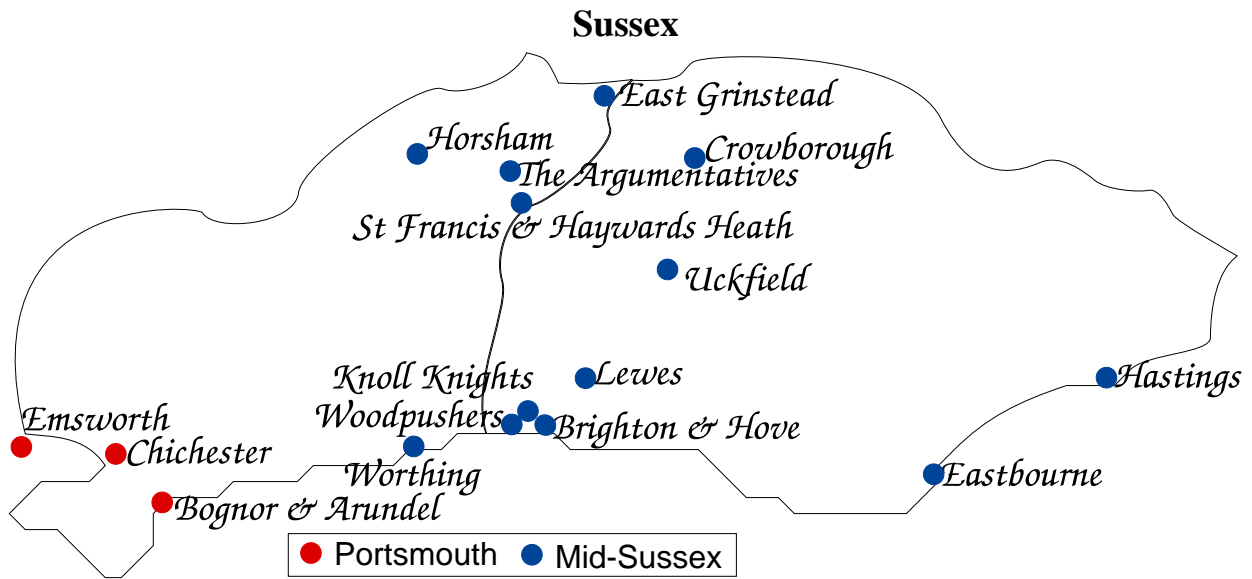

Division 1

Brighton & Hove 1	11	9	1	1	9½
Worthing 1	11	7	2	2	8
Hastings & St Leonards 1	11	7	2	2	8
Horsham 1	11	7	2	2	8
Knoll Knights	11	5	4	2	7
St Francis & Haywards H 1	11	4	4	3	6
Lewes 1	11	5	2	4	6
Crowborough 1	11	3	1	7	3½
Hastings & St Leonards 2	11	3	1	7	3½
Horsham 2	11	2	2	7	3
Eastbourne 1	11	2	0	9	2
Brighton & Hove 2	11	1	1	9	1½

Division 2

Worthing 2	10	9	1	0	9½
Brighton & Hove 3	10	6	1	3	6½
East Grinstead 1	10	5	3	2	6½
Horsham 3	10	5	2	3	6
Hastings & St Leonards 3	10	5	1	4	5½
Lewes 2	10	4	2	4	5
Argumentatives	10	2	5	3	4½
Brighton & Hove 4	10	3	2	5	4
Woodpushers 1	10	3	1	6	3½
Uckfield 1	10	1	3	6	½
Woodpushers 2	10	0	9	1	½

Uckfield deducted points

Division 3

Worthing 3	12	10	2	1	11
St Francis & Haywards H 2	12	9	2	1	10
Crowborough 2	12	10	0	2	10
Uckfield 2	12	7	1	4	7½
Eastbourne 2	12	6	2	4	7
Horsham 5	12	6	1	5	5½
Brighton & Hove 5	12	6	0	6	6
Worthing 4	12	4	4	4	6
Horsham 4	12	5	1	6	5½
St Francis & Haywards H 3	12	3	1	8	3½
Brighton & Hove 6	12	3	0	9	3
East Grinstead 2	12	2	0	10	2
Woodpushers 3	12	0	0	12	0