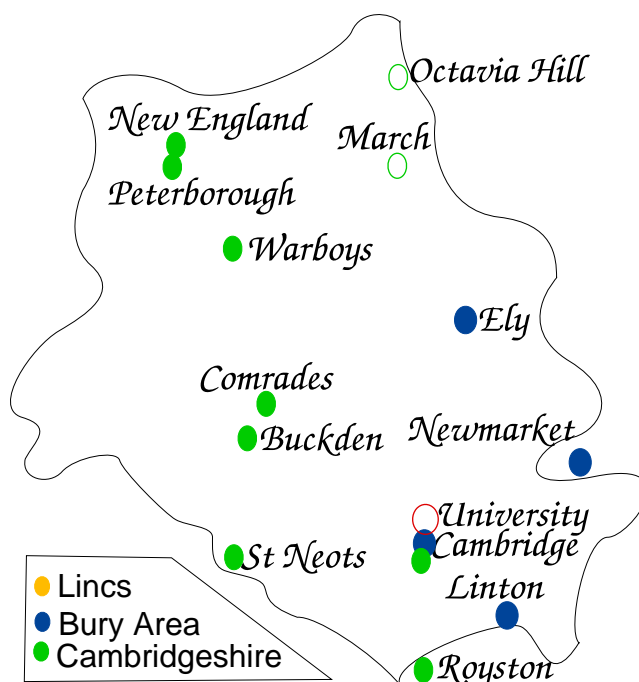

Cambridgeshire

Division 1

Royston	10	9	1	0	34.5
Peterborough A	10	6	2	2	28.5
New England A	10	5	1	4	26
Cambridge Scholars	10	2	4	4	24
Warboys A	10	2	0	8	18.5
St Neots	10	2	0	8	18.5

Division 2

New England B	12	8	3	1	35
Warboys B	12	8	3	1	31
Spalding	12	4	4	4	25
Warboys C	12	3	6	3	24.5
Buckden A	12	3	4	5	22
Peterborough B	12	4	2	5	21.5
Buckden B	12	0	2	10	9

550 League

North

Warboys White Capes	8	5	2	1	20.5
New England D	8	3	4	1	19
St Neots	8	3	3	2	15.5
New England Patriots	8	2	3	3	15.5
Godmanchester Comrades	8	0	2	6	9.5

South

Royston	6	4	1	1	17
Cambridge Rowers	6	3	3	0	13.5
Warboys Dirty Macs	6	1	3	1	11
Cambridge Punters	6	0	1	5	6.5

Cambridge College League

This year has been run on a pool followed by knock-out basis. Unfortunately I can find no evidence that the event has continued beyond the quarter-final stage. Indeed there seem to be plenty of unplayed matches at the pool stage.

Qualifiers:

Pool A: City I, Queens Pool B: Christs, Pembroke, Pool C: St Catherines Trinity I, Pool D, Emmanuel, Magdalene-Jesus

Also played: Churchill, Clare, City III, City IV, Hughes, Leys School, Peterhouse, Robinson, St Johns, Trinity II