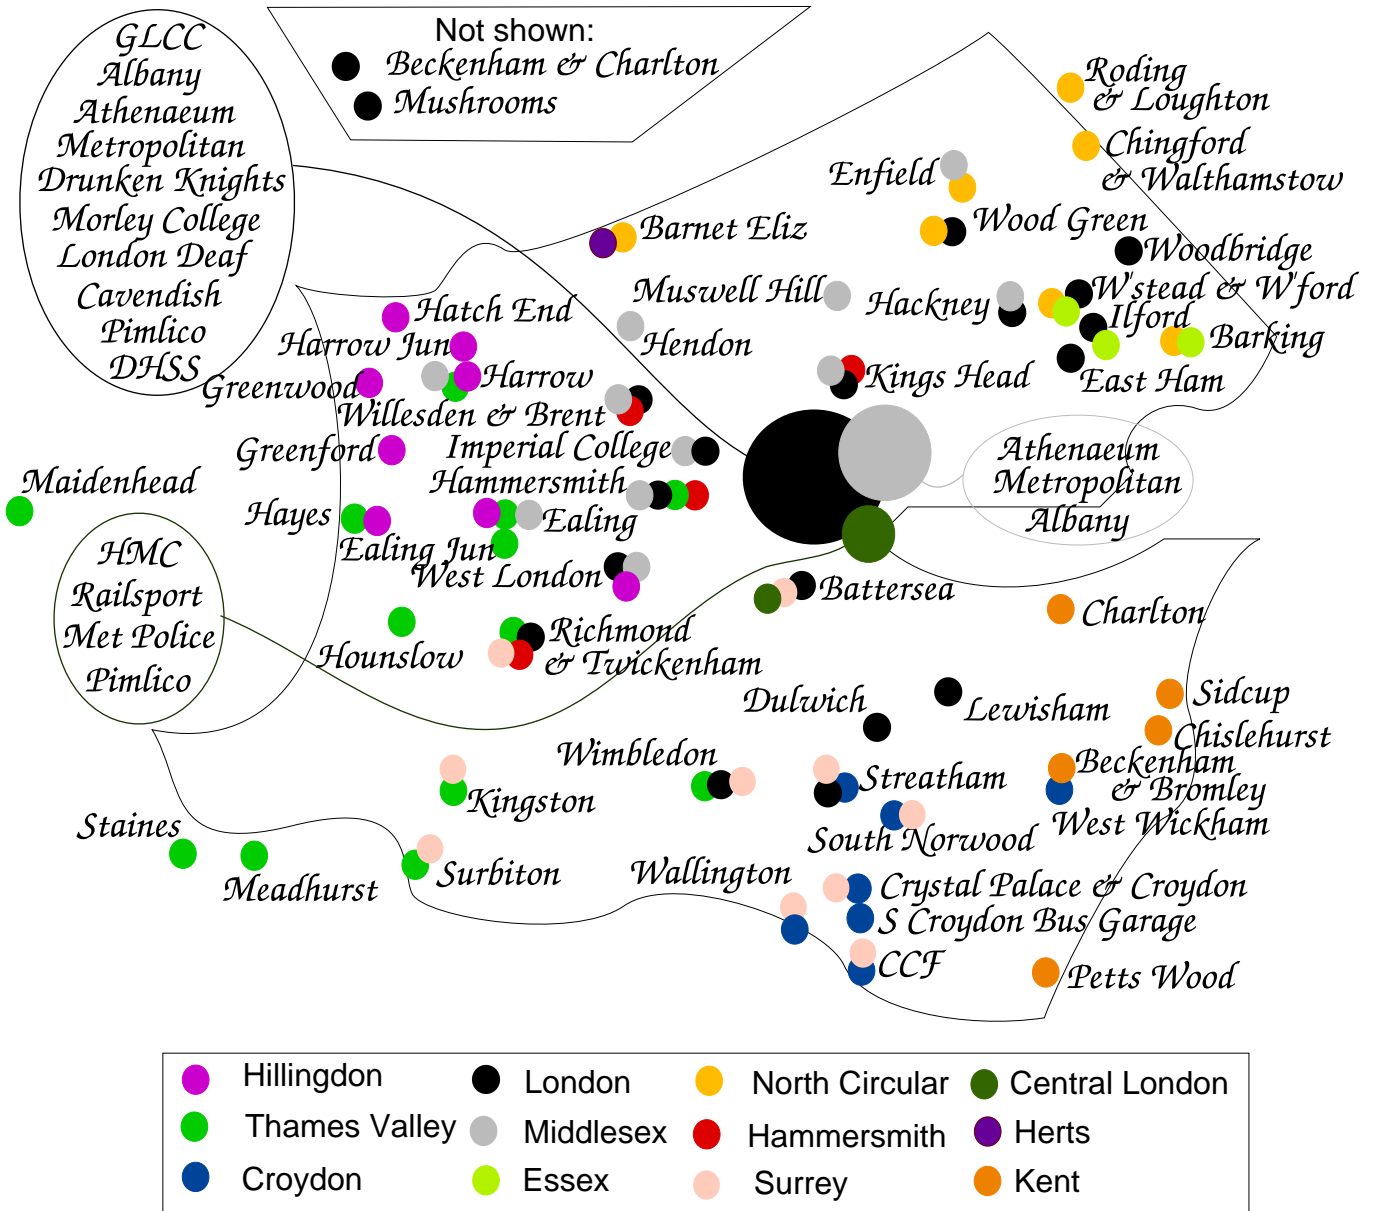

Division 1

Lincoln	6	5	1	0	11
Grimsby	6	3	0	3	6
Scunthorpe	6	2	0	4	4
Louth	6	1	1	4	3

Division 2 south

Spalding	6	3	1	2	7
Lincoln	6	2	3	1	7
Grantham	6	3	0	3	6
Louth	6	1	2	3	4

Division 2 north

Lincoln	6	6	0	0	12
Barton	6	4	0	2	8
Scunthorpe A	6	3	2	1	8
Louth	6	2	1	3	5
Grimsby D	6	1	2	3	4
Grimsby 1875	6	0	3	3	3
Scunthorpe B	6	0	2	4	2

## London and Middlesex