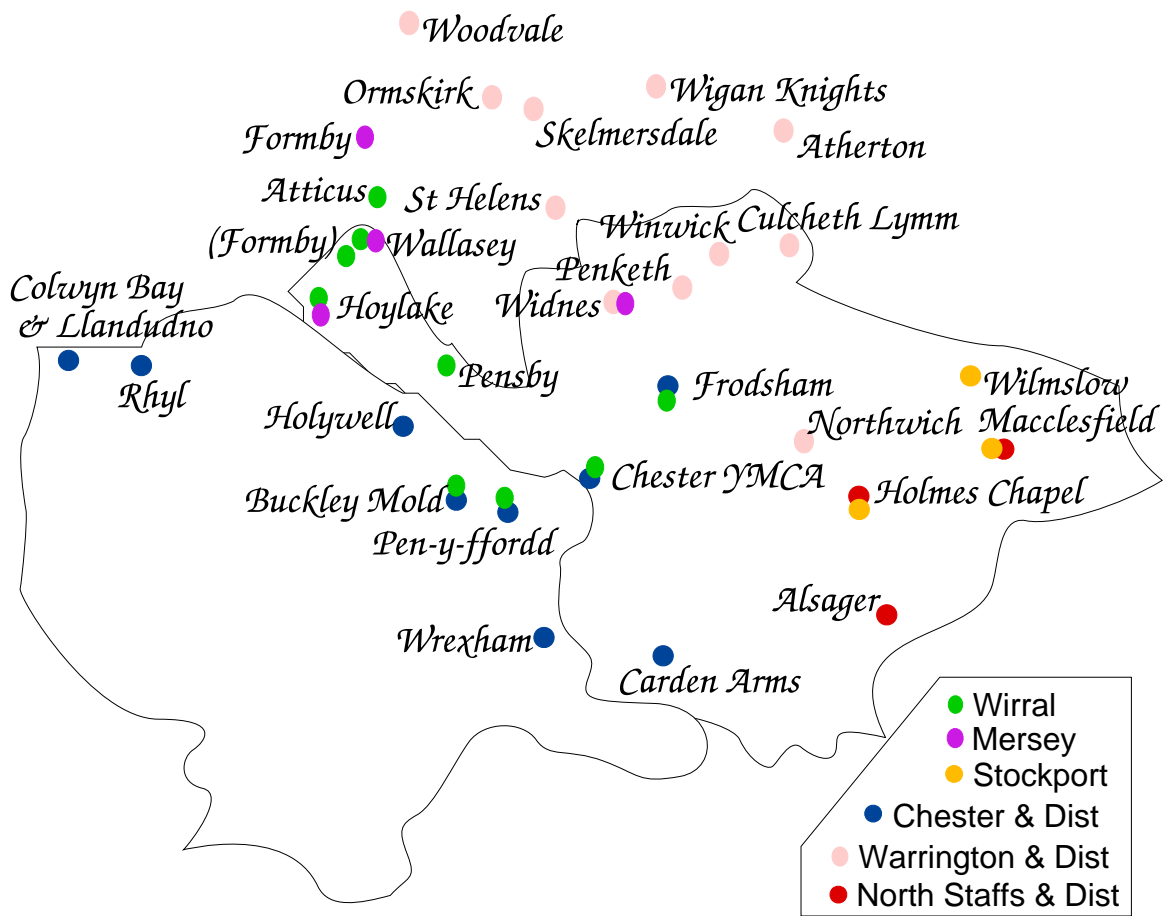

Cheshire

Chester

Division 1

Wrexham 1	14	13	0	1	13
Chester 1	14	11	0	3	11
Colwyn Bay 1	14	8	0	6	8
Chester 2	14	7	2	5	8
Chester 3	14	7	1	6	7½
Penyffordd 1	14	5	2	7	6
Buckley/Mold 1	14	2	0	12	2
Rhyl & Prestatyn 1	14	0	1	13	½

Division 2

Chester 4	14	10	2	2	11
Wrexham 2	14	9	2	3	10
Colwyn Bay 2	14	9	2	3	10
Frodsham	14	6	2	6	7
Holywell	14	5	2	7	6
Chester 5	14	6	0	8	6
Buckley/Mold 2	14	4	2	8	5
Rhyl & Prestatyn 2	14	1	0	13	1

Division 3

Carden Arms	12	9	2	1	10
Chester 6	12	7	2	3	8
Penyffordd 2	12	6	1	5	6½
Chester 7	12	4	1	7	4½
Rhyl & Prestatyn 3	12	1	0	11	1