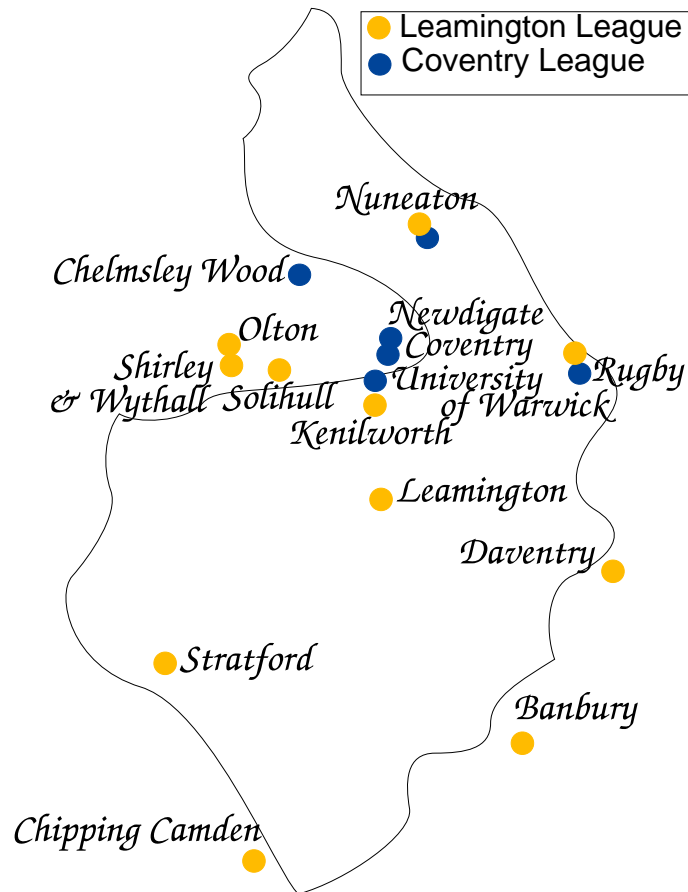

Coventry League

Division 1

University A	12	19
Coventry A	12	19
Nuneaton A	12	17
University B	12	12
Nuneaton B	12	7
Rugby B	12	7
Rugby A	12	3

Division 2

Coventry B	13	20
Coventry E	13	15
Coventry D	14	15
Rugby C	14	14
University C	13	14
Newdigate	13	12
Coventry C	14	11
Nuneaton C	12	5

Division 3

Chelmsley Wood	11	17
University E	10	14
University D	9	12
Coventry G	12	12
Coventry F	12	11
Nuneaton D	12	9
Rugby D	12	3