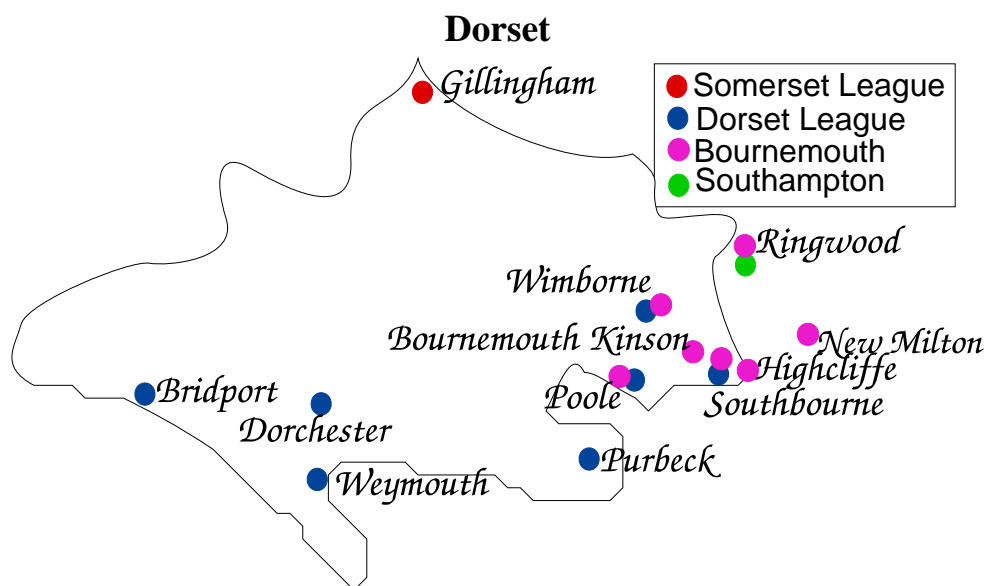

County League

	Division 1						Division 3				
Dorchester A	10	6	4	0	16	Weymouth C	8	5	2	1	12
Southbourne	8	5	2	1	12	Wimborne C	8	4	1	3	9
Weymouth A	8	5	1	2	11	Dorchester E	8	4	1	3	9
Wimborne A	8	2	4	2	8	Dorchester D	8	3	2	3	8
Dorchester B	10	1	2	7	4	Purbeck B	8	0	2	6	2
Bridport A	8	0	1	7	1						
	Division 2										
Weymouth B	9	6	1	2	13						
Dorchester C	10	4	4	2	12						
Bridport B	8	4	1	3	9						
Wimborne B	8	3	2	3	8						
Poole	7	3	2	2	8						
Purbeck A	10	0	2	8	2