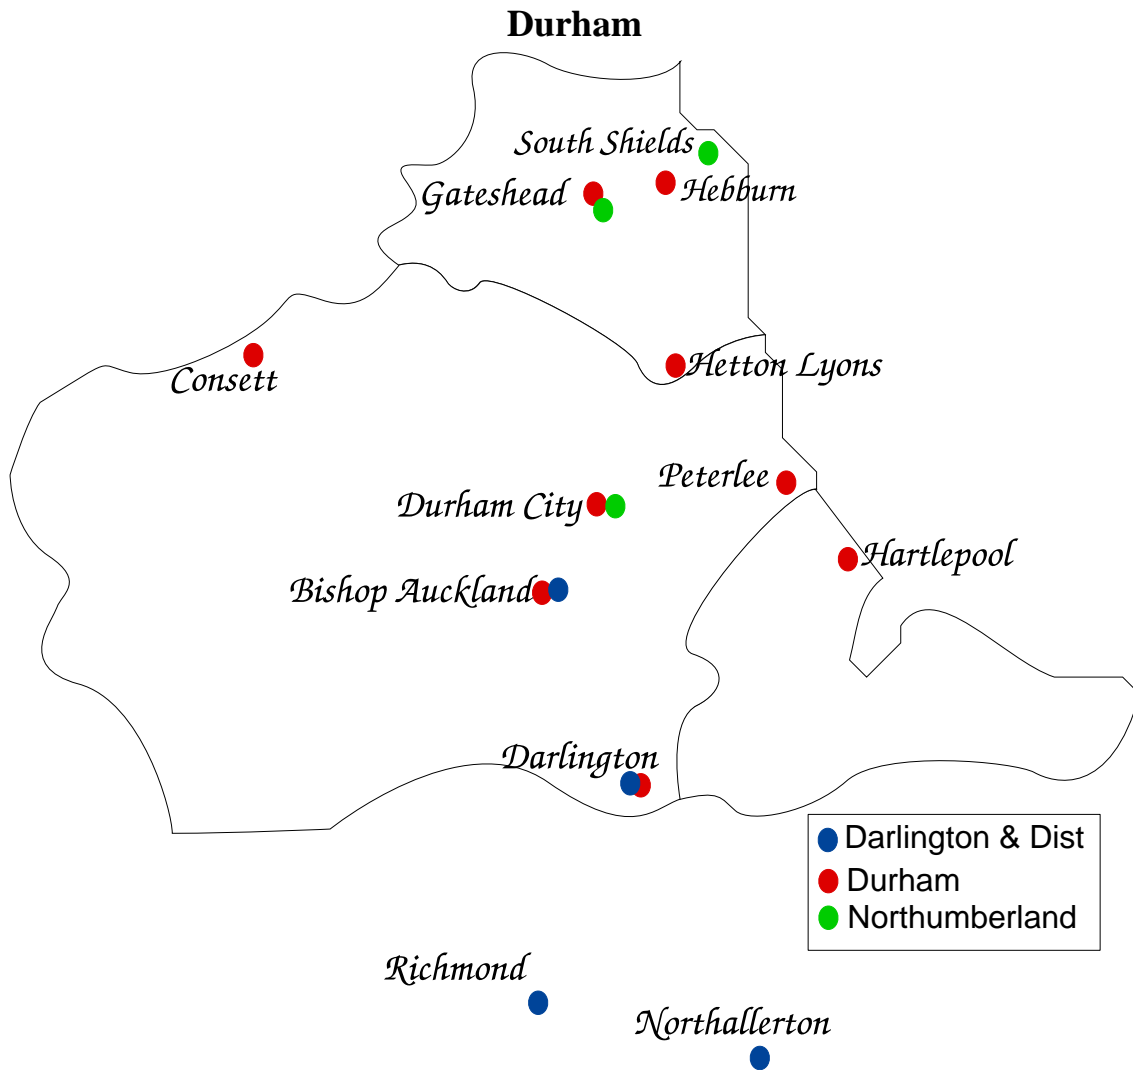

Durham County

Division A						Division B					
Durham City 'Bishops'	12	11	0	1	22	Gateshead	14	12	1	1	25
Durham City 'Abbots'	12	9	1	2	19	Durham City 'Canons'	14	11	1	2	23
Hetton Lyons 'A'	12	7	1	4	15	Darlington 'Knights'	14	9	3	2	21
Darlington 'A'	12	6	2	4	14	Bishop Auckland	14	8	0	6	16
Consett	12	4	2	6	10	Peterlee	14	7	1	6	15
Hartlepool	12	1	1	10	3	Hetton Lyons 'B'	14	2	1	11	5
Darlington 'B'	12	0	1	11	1	Hetton Lyons 'C'	14	2	0	12	4
						Hebburn	14	1	1	12	3

Darlington

Richmond	6	5	0	1	10
Northallerton	6	3	1	2	7
Darlington	6	2	2	2	6
Bishop Auckland	6	0	1	5	1