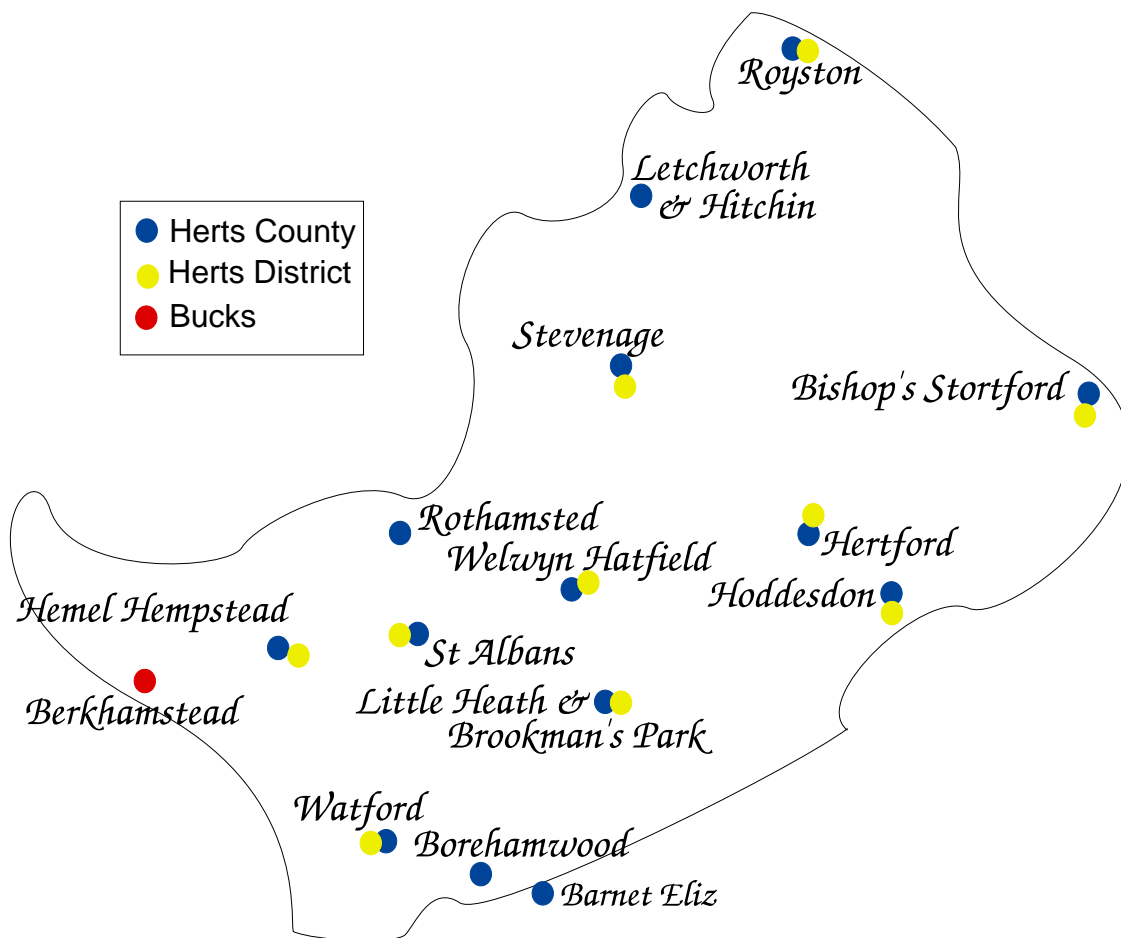

Hertfordshire

Hertford and district

	North					South					
Stevenage	8	4	2	2	10	Welwyn Hatfield	8	4	3	1	11
Hoddesdon	8	3	2	3	8	St Albans	8	4	2	2	10
Royston	8	3	2	3	8	Hemel Hempstead	8	4	2	2	10
Bishop's Stortford	8	3	1	4	7	Watford	8	4	0	4	8
Hertford	8	2	3	3	7	Little Heath	8	0	1	7	1

Hoddesdon win play-offs.

U120 League

Welwyn Hatfield	14	10	2	2	22
St Albans	14	8	1	5	17
Stevenage	14	7	3	4	17
Hertford	14	7	3	4	17
Hemel Hempstead	14	5	3	6	13
Barnet Elizabethans	14	4	4	6	12
Letchworth & Hitchin	14	3	3	8	9
Little Heath	14	1	3	10	5